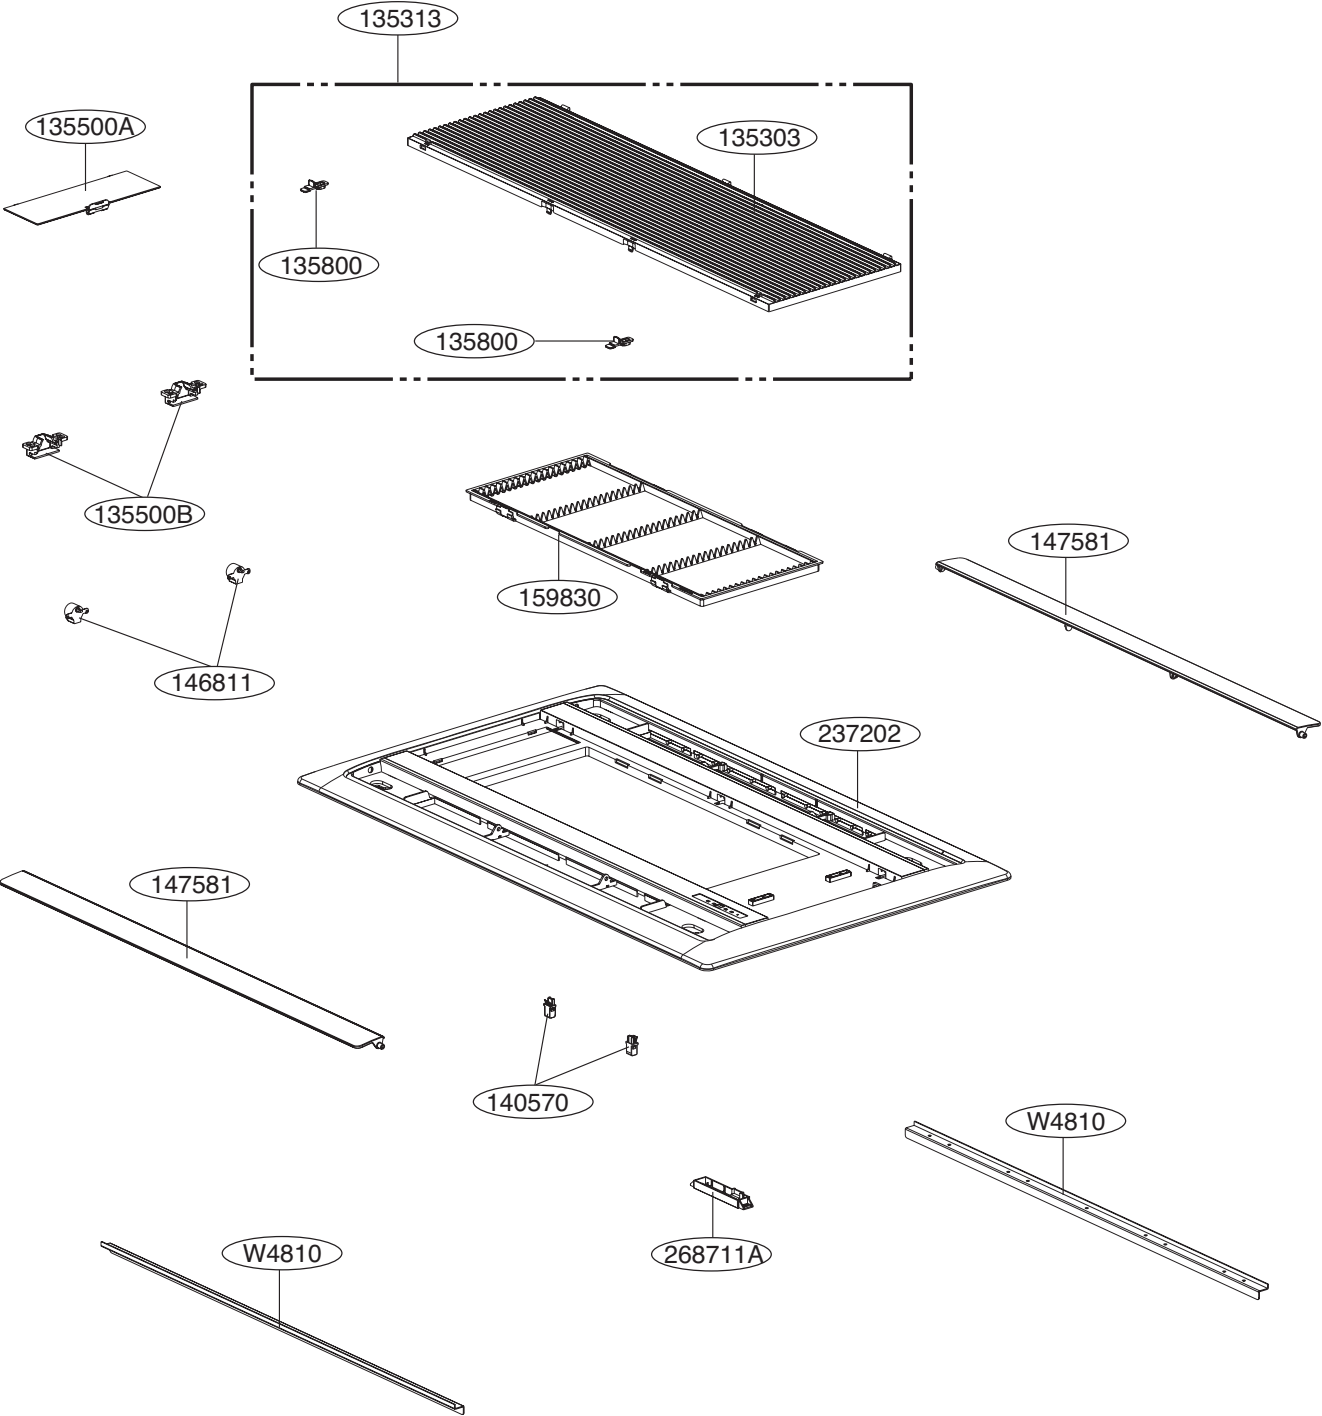

# CASSETTE FRONT PANEL SVC MANUAL(Exploded View)

MODEL : PT-HLA  
PT-HLC

# SVC Part list

---

LOCATION NO	DESCRIPTION	PART NO	QTY
159830	Filter Assembly,Air Cleaner	5231A10017A	1
237202	Panel,Front	3720A00039A	1
147581	Louver,Horizontal	5990A20063A	2
135313	Grille Assembly,Inlet	3531A20308A	1
135303	Grille,Inlet	3530A10281A	1
135800	Door	3580A30004A	2
268711A	PCB Assembly,Display	6871A20096N	1
146811	Motor Assembly,DC,Stepping	4681A20055A	2
135500A	Cover	3550A30309A	1
135500B	Cover	3550A30007A	2
W4810	Bracket	4810A20036A	2
140570	Locker Assembly	4057A30002A	2