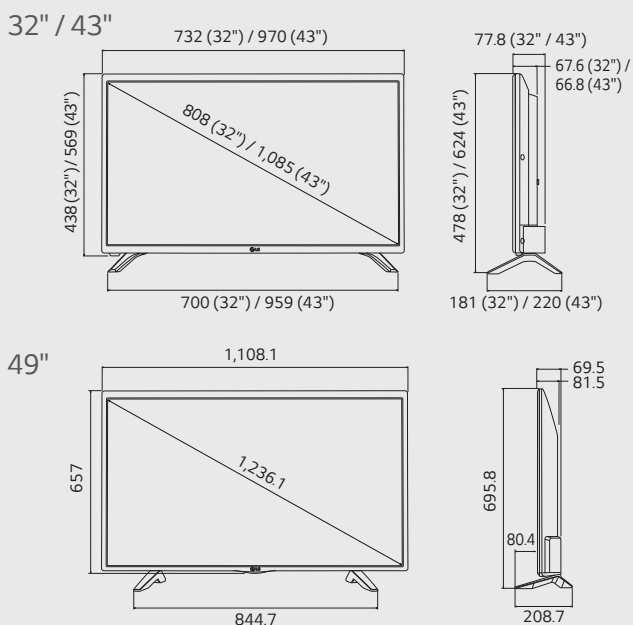

Dimensions (Unit : mm)

Connectivity

- ① LAN
- ② USB IN
- ③ RS-232C IN
- ④ HDMI IN
- ⑤ ANTENNA / CABLE IN
- ⑥ COMPONENT IN / AV IN
- ⑦ H/P OUT
- ⑧ LNB Satellite IN

Download LG Commercial Display Mobile App