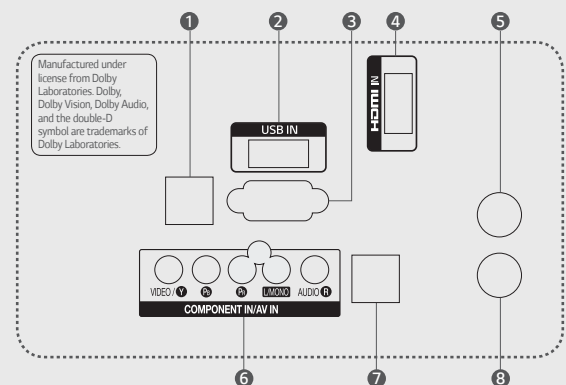

Dimensions (Unit : mm)

Connectivity

- ① LAN
- ② USB IN
- ③ RS-232C IN
- ④ HDMI IN
- ⑤ ANTENNA / CABLE IN
- ⑥ COMPONENT IN / AV IN
- ⑦ H/P OUT
- ⑧ LNB Satellite IN

Download LG Commercial Display Mobile App