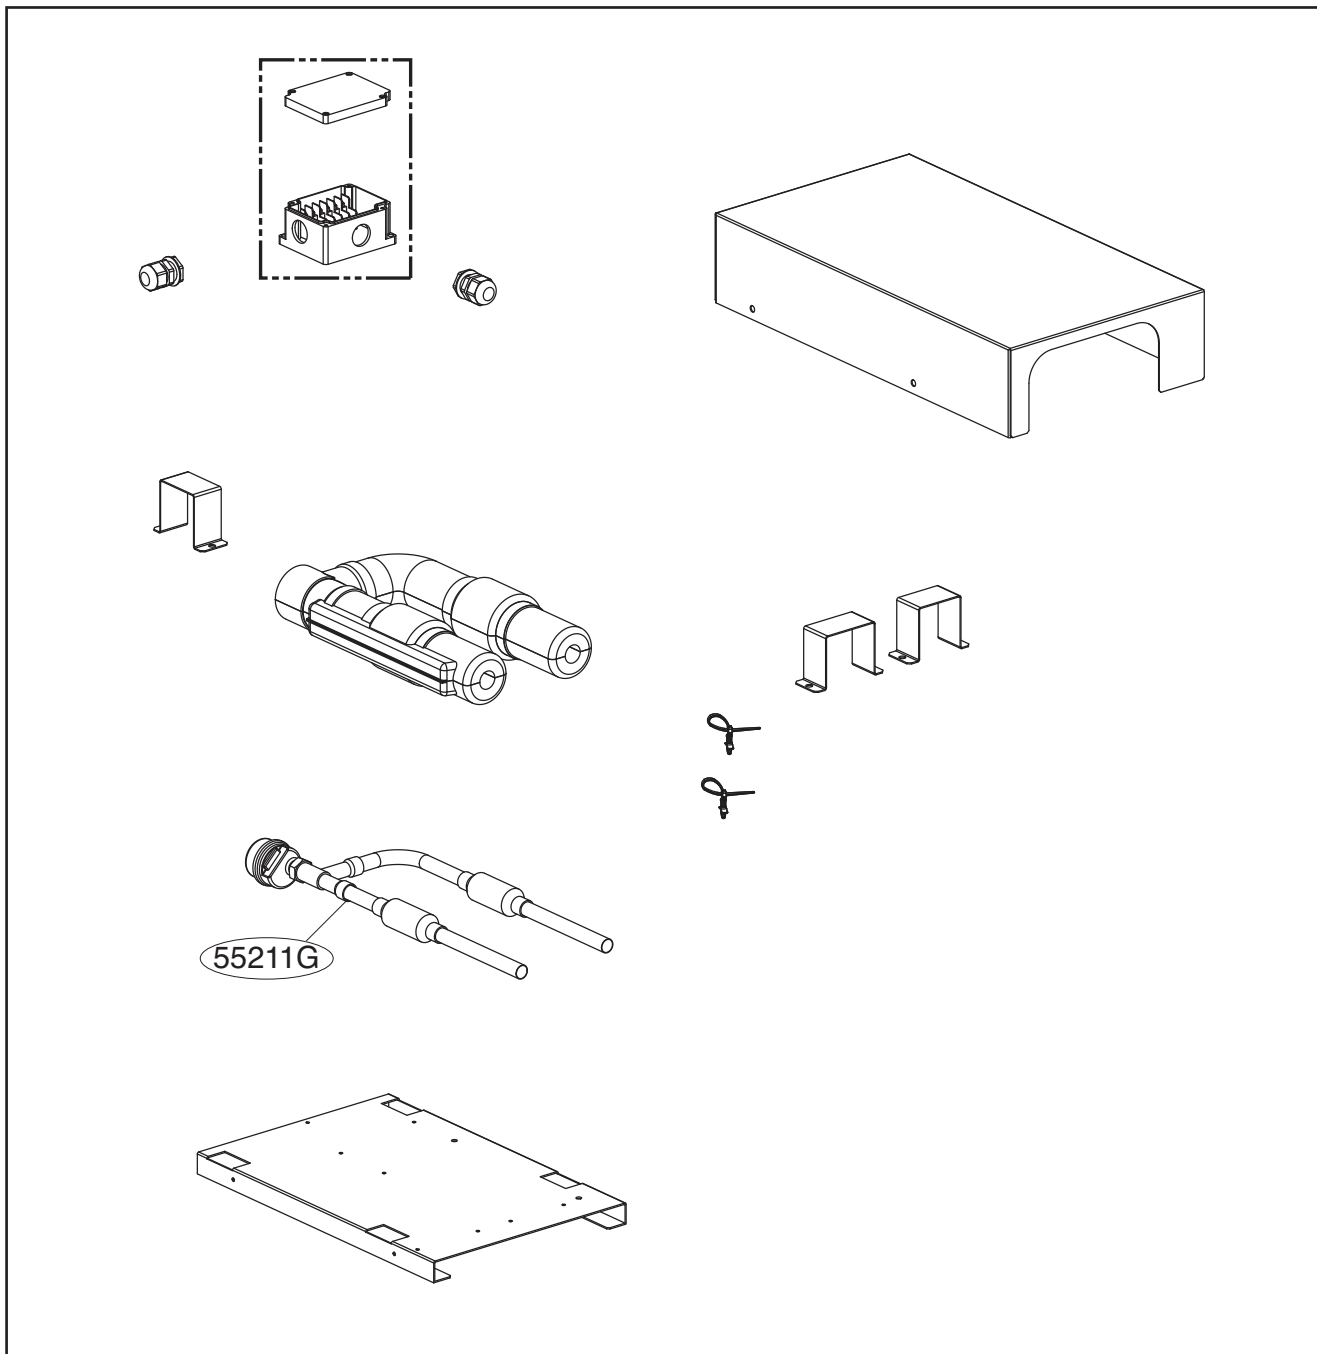

Internal Use Only

<http://biz.lgservice.com>

AHU EEV KIT

SVC MANUAL(Exploded View)

MODEL : PRLK048A0
PRLK096A0

CAUTION

Before Servicing the unit, read the safety precautions in General SVC manual.
Only for authorized service personnel.

Exploded View and Replacement Parts List

Model : PRLK048A0

| LOCATION NO. | DESCRIPTION | PART NO. | QTY |
|--------------|--------------------------|-------------|-----|
| 55211G | Tube Assembly, Expansion | AJR55715601 | 1 |

Exploded View and Replacement Parts List

Model : PRLK096A0

| LOCATION NO. | DESCRIPTION | PART NO. | QTY |
|--------------|--------------------------|-------------|-----|
| 55211G | Tube Assembly, Expansion | AJR55715602 | 1 |